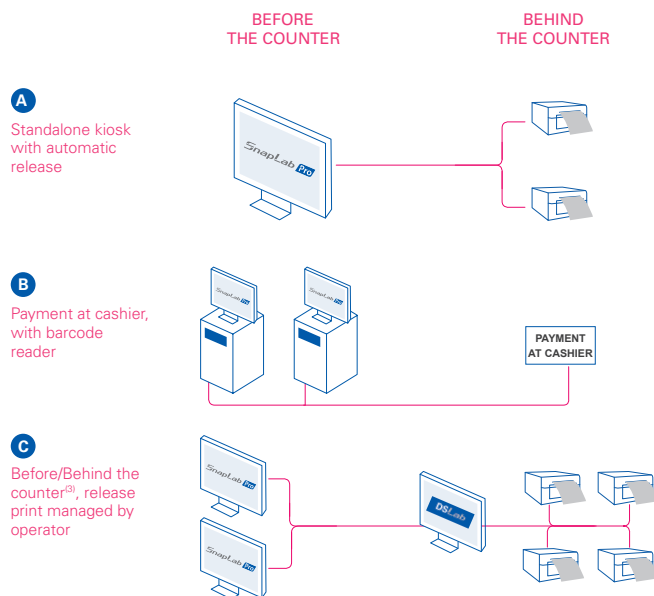

SnapLab Pro Software

USER FRIENDLY SOFTWARE

Optimum customer experience

- Intuitive Workflow
- Attractive design
- Frames and borders
- Editing filters
- Creative Media specific workflow⁽⁴⁾
- Real time printing progress indicator
- Printogo® application compatibility⁽¹⁾
- PDF file reading
- Image transfer via Bluetooth and/or Direct Wi-Fi

Advanced admin functions

- Plug and play solution
- Remaining prints warning level
- Management of product categories
- Customized interface
- Web statistics⁽²⁾

Software activation options

- USB Dongle
- Activation code

POSSIBLE CONFIGURATIONS

SOFTWARE SPECIFICATIONS

Item	SnapLab Pro standalone software		
Product code	20287972	DNP Licence	Dongle included
	20287992	FULL licence	
	20287970	DNP Licence	Activation Code
	20287990	FULL licence	
Supported Printers	QW410, DS620, DS820, DS80DX, RX1 HS/ RX1, DS40, DS80, Fargo® DTC1250e Card Printer and non DNP printers*.		

Specifications are subject to change without prior notice.

*For none DNP printers, contact your local sales representative.

DNP PHOTO IMAGING EUROPE

22, Avenue des Nations - 95948 ROISSY C.D.G. Cedex - FRANCE
www.dnpphoto.eu

WIDE RANGE OF PHOTO PRODUCTS

Flexible output

- Multiple print formats
- Frames
- Calendars
- Collages
- Greeting Cards
- Panoramic prints and collages⁽⁵⁾
- Photo Albums with DS80DX printer
- 5 exclusive print finishes⁽⁵⁾
- Photo Cards with Fargo® printer
- Tear and Share photo strips⁽⁴⁾
- Coupon photos⁽⁴⁾
- Sticker prints⁽⁴⁾
- Artistic Metallic Photo prints⁽⁴⁾

Biometric ID photo function (optional)

- Automatic scanning, verification and validation of ID photos to meet the official requirements of any country
- ID Photo saving on USB flash drive

CUSTOM MADE LICENCE

Depending on each situation, there are 2 distinct licenses, one for every location

- DNP Licence: compatible with ALL DNP DS professional dye sublimation printers
- FULL Licence: open and compatible with any printer, requires installation of printer driver

⁽¹⁾ Optional online service for image transfer

⁽²⁾ Internet connection is required

⁽³⁾ With DNP's DSLab Order Management Software

⁽⁴⁾ With Creative Media Only: Sticker, Perforated and Metallic Media

⁽⁵⁾ With DS620 and DS820

REQUIRED TERMINAL SPECIFICATIONS

Operating system	Windows 10 IoT
Screen	21.5" - Multi-touch screen
CPU	Intel® Core™ I3
Memory	8Gb DDR3
HDD	2.5" SATA 256Gb SSD
Network	RJ45 port (10/100/1000)
USB Ports	for printers
Media Reader	SD Card, Micro SD, USB memory, Compact Flash Card, CD/DVD
Receipt printer	3" thermal receipt printer
OPTIONAL SPECIFICATIONS	
Barcode reader	2D Barcode
Wi-Fi router	Netgear WN2000-200PES - N300 WLAN Router (for Direct Wi-Fi and Photoprints app picture transfer, configuration required before use)
USB Hub powered	D-Link DUB-H7
Mobile Connectivity	Wires for Apple®, Android® and Windows® Phone, Micro USB, USB type C, Lightning Wireless through DNP app (IOS& Android®)*, Bluetooth dongle (for Android® devices)
Keyboard, mouse