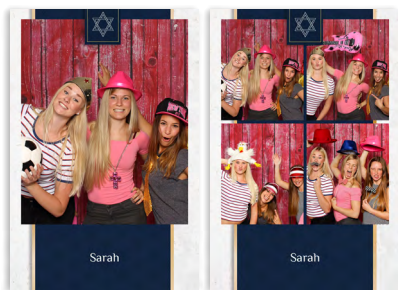

**Stripes**, a nostalgic nod to classic photo booths, is perfect for a series of fun poses.

And the **Polaroid format**, with its unique retro style, captures your best smiles and funniest faces. Strike a pose and have fun with your guests thanks to these varied and original options!

**POLA**  
Photo format : 10x15 cm

**LANDSCAPE**  
Photo format : 10x15 cm

**STRIP**  
Photo format : 5x15 cm  
(3 pictures)

# ELEGANT BLUE

Here are the four layouts available on your sharingbox photo booth.

The **landscape** format, ideal for group photos, allows you to capture every moment with your friends and loved ones.

**Stripes**, a nostalgic nod to classic photo booths, is perfect for a series of fun poses.

And the **Polaroid format**, with its unique retro style, captures your best smiles and funniest faces. Strike a pose and have fun with your guests thanks to these varied and original options!

**POLA**  
Photo format : 10x15 cm