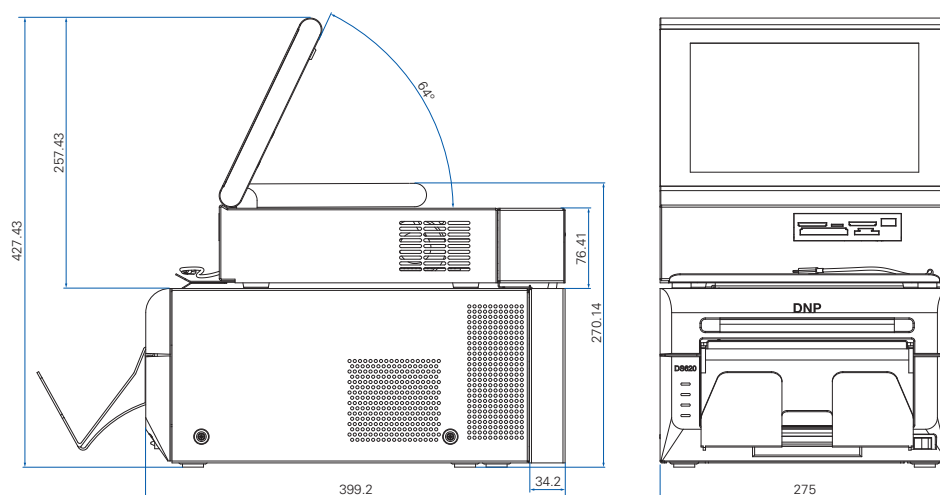

EVENT PHOTOGRAPHERS

- ▶ Compact and portable
- ▶ High capacity for quality prints
- ▶ Easy to use
- ▶ Party Print mode (option)

SPECIFICATIONS

DP-SL620 (ORDER TERMINAL + PRINTER)¹

Dimensions (WDH)	10.8 x 15.7 x 10.5-16.8" (275 x 399 x 267-427 mm)	
Weight (approx.)	18.12 kg	
	PC DS-Tmini	Printer DS620
Dimensions (WDH)	10.8 x 12.3 x 3.8-10.1" (275 x 313 x 97-257 mm)	10.8 x 14.4 x 6.7" (275 x 366 x 170 mm)
Weight (approx.)	4.7 kg	12 kg
Interface	USB 2.0 x 4 ports, LAN x 1 port	USB 2.0
Power Supply	110-240V AC 50/60 Hz	110-240V AC 50/60 Hz
Print Speed (approx.)	-	8.4 sec: 4 x 6"(10x15 cm)
Print Finishes	-	Gloss and Matte
Display	10.1" Touch Panel Screen IPS, 1280 x 800 pixels	-
PC Unit	OS: Windows 8 embedded, 64 bit CPU: Intel Celeron J1900 Memory: 4GB DDR3 SO-DIMM HDD: SSD 120GB	-
Mobile Connectivity	Wired for Apple, Android and Windows 8 Wireless through DNP App (iOS & Android)	-
Media Reader	SD, Micro SD, MS, MS micro, xD, CF, USB memory	-
Payment (Option) ²	Remote numeric pad (release order print)	-
Printer expansion	DS80 / DS80DX / DS820	-

⁽¹⁾incl router covers. ⁽²⁾ Remote numeric pad is the customer's responsibility.

CONSUMABLES

4 x 6" (10 x 15 cm)	-	800 Sheets/Box
6 x 8" (15 x 20 cm)	-	400 Sheets/Box
6 x 9" (15 x 23 cm)	-	360 Sheets/Box
5 x 7" (13 x 18 cm)	-	460 Sheets/Box